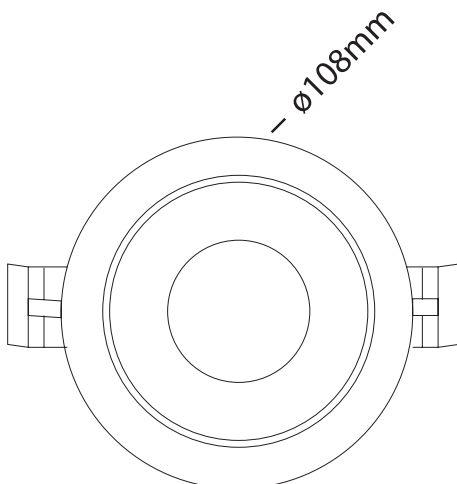

## DOWNLIGHT MO/MX Modular Trim

Model: WCS  
Small White Cone- Trim

### General Data

Lamp	MO/MX
Lamp Watts	5/10/15 W
Lamp Lumens	Up to 650 lm
Cut out dia. (mm)	80 mm
Weight	0.32 Kgs
IP Rating	20

### Dimension Drawing

### PRODUCT DESCRIPTION

Pinhole down light, can be powered with 5W, 10W, 15W MO & MX LED lamp, made of die cast aluminum with return springs for fixing,